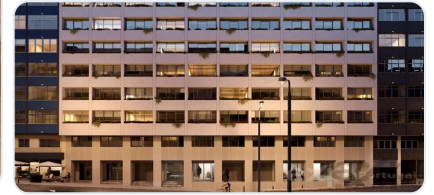

1 bedroom apartment located in Estrela, Lisbon

Ref: 85506336 | Lisboa > Lisboa > Estrela

€875.000

Business type	Sale	Property type	Apartment
Bedrooms	2	Area	115,85 m2

Description

Premium Residences in Lisbon with panoramic views over the city. 1 bedroom apartment with 49 m², in an authentic city haven. Infante Residences is located in Lisbon's historical center with 45 apartments. It is a modern rehabilitation project with quality, comfort, and distinctive values as fundamental tenets. This emblematic building benefits from its panoramic views and leisure areas in one of the capital's most noble neighborhoods, Estrela. These unique private retreats from the daily city life are within walking distance to the city's riverside and nearby parks, perfect for relaxing walks and bike rides. Serviced by a solid public transportation network, services, restaurants and shops, Infante Residences will also be within walking distance from the new metro station that is set to open by 2025. Infante Residences condominium benefits from an exclusive access to an elegant rooftop with pool and leisure area, ideal to enjoy panoramic views over the city and the Tejo River. The interiors of all one, two and three-bedroom apartments have high quality, finishes, as well as a one-of-a-kind harmonious and functional design. All apartments include air-conditioning, fully equipped kitchens, wooden floors, and double-glazed windows. All images and information available on this website are indicative only and may be changed without prior notice for technical, commercial or legal reasons, and are therefore not contractually binding.