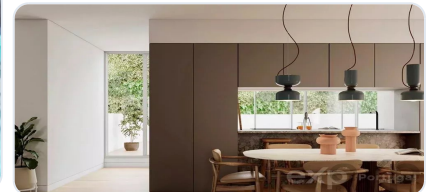

1 bedroom apartment located in Estrela, Lisbon

Ref: 85506340 | Lisboa > Lisboa > Estrela

€925.000

Business type	Sale	Property type	Apartment
Bedrooms	2	Area	115,85 m2

Description

Premium Residences in Lisbon with panoramic views over the city. 1 bedroom apartment with 49 m², in an authentic city haven. Infante Residences is located in Lisbon's historical center with 45 apartments. It is a modern rehabilitation project with quality, comfort, and distinctive values as fundamental tenets. This emblematic building benefits from its panoramic views and leisure areas in one of the capital's most noble neighborhoods, Estrela. These unique private retreats from the daily city life are within walking distance to the city's riverside and nearby parks, perfect for relaxing walks and bike rides. Serviced by a solid public transportation network, services, restaurants and shops, Infante Residences will also be within walking distance from the new metro station that is set to open by 2025. Infante Residences condominium benefits from an exclusive access to an elegant rooftop with pool and leisure area, ideal to enjoy panoramic views over the city and the Tejo River. The interiors of all one, two and three-bedroom apartments have high quality, finishes, as well as a one-of-a-kind harmonious and functional design. All apartments include air-conditioning, fully equipped kitchens, wooden floors, and double-glazed windows. All images and information available on this website are indicative only and may be changed without prior notice for technical, commercial or legal reasons, and are therefore not contractually binding.