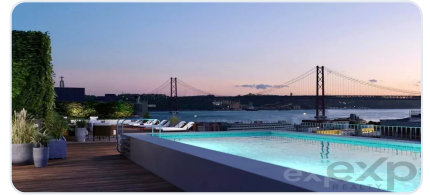

1 bedroom apartment located in Estrela, Lisbon

Ref: 85506344 | Lisboa > Lisboa > Estrela

€555.000

Business type	Sale	Property type	Apartment
Bedrooms	1	Area	55,75 m2

Description

Premium Residences in Lisbon with panoramic views over the city. 1 bedroom apartment with 49 m², in an authentic city haven. Infante Residences is located in Lisbon's historical center with 45 apartments. It is a modern rehabilitation project with quality, comfort, and distinctive values as fundamental tenets. This emblematic building benefits from its panoramic views and leisure areas in one of the capital's most noble neighborhoods, Estrela. These unique private retreats from the daily city life are within walking distance to the city's riverside and nearby parks, perfect for relaxing walks and bike rides. Serviced by a solid public transportation network, services, restaurants and shops, Infante Residences will also be within walking distance from the new metro station that is set to open by 2025. Infante Residences condominium benefits from an exclusive access to an elegant rooftop with pool and leisure area, ideal to enjoy panoramic views over the city and the Tejo River. The interiors of all one, two and three-bedroom apartments have high quality, finishes, as well as a one-of-a-kind harmonious and functional design. All apartments include air-conditioning, fully equipped kitchens, wooden floors, and double-glazed windows. All images and information available on this website are indicative only and may be changed without prior notice for technical, commercial or legal reasons, and are therefore not contractually binding.