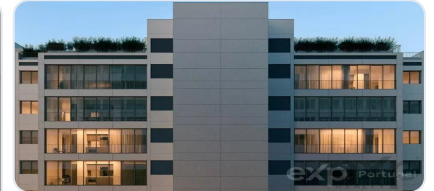

1 bedroom apartment located in Estrela, Lisbon

Ref: 85506347 | Lisboa > Lisboa > Estrela

€975.000

Business type	Sale	Property type	Apartment
Bedrooms	2	Area	115,85 m2

Description

Premium Residences in Lisbon with panoramic views over the city. 1 bedroom apartment with 49 m², in an authentic city haven. Infante Residences is located in Lisbon's historical center with 45 apartments. It is a modern rehabilitation project with quality, comfort, and distinctive values as fundamental tenets. This emblematic building benefits from its panoramic views and leisure areas in one of the capital's most noble neighborhoods, Estrela. These unique private retreats from the daily city life are within walking distance to the city's riverside and nearby parks, perfect for relaxing walks and bike rides. Serviced by a solid public transportation network, services, restaurants and shops, Infante Residences will also be within walking distance from the new metro station that is set to open by 2025. Infante Residences condominium benefits from an exclusive access to an elegant rooftop with pool and leisure area, ideal to enjoy panoramic views over the city and the Tejo River. The interiors of all one, two and three-bedroom apartments have high quality, finishes, as well as a one-of-a-kind harmonious and functional design. All apartments include air-conditioning, fully equipped kitchens, wooden floors, and double-glazed windows. All images and information available on this website are indicative only and may be changed without prior notice for technical, commercial or legal reasons, and are therefore not contractually binding.