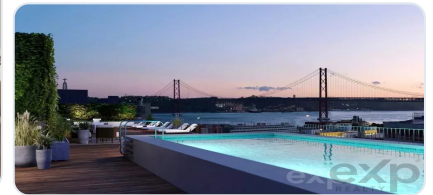

1 bedroom apartment located in Estrela, Lisbon

Ref: 85506350 | Lisboa > Lisboa > Estrela

€585.000

Business type	Sale	Property type	Apartment
Bedrooms	1	Area	57,7 m2

Description

Premium Residences in Lisbon with panoramic views over the city. 1 bedroom apartment with 49 m², in an authentic city haven. Infante Residences is located in Lisbon's historical center with 45 apartments. It is a modern rehabilitation project with quality, comfort, and distinctive values as fundamental tenets. This emblematic building benefits from its panoramic views and leisure areas in one of the capital's most noble neighborhoods, Estrela. These unique private retreats from the daily city life are within walking distance to the city's riverside and nearby parks, perfect for relaxing walks and bike rides. Serviced by a solid public transportation network, services, restaurants and shops, Infante Residences will also be within walking distance from the new metro station that is set to open by 2025. Infante Residences condominium benefits from an exclusive access to an elegant rooftop with pool and leisure area, ideal to enjoy panoramic views over the city and the Tejo River. The interiors of all one, two and three-bedroom apartments have high quality, finishes, as well as a one-of-a-kind harmonious and functional design. All apartments include air-conditioning, fully equipped kitchens, wooden floors, and double-glazed windows. All images and information available on this website are indicative only and may be changed without prior notice for technical, commercial or legal reasons, and are therefore not contractually binding.