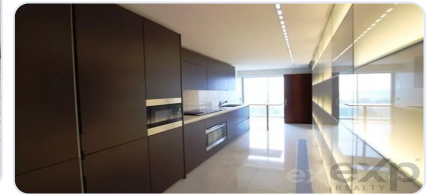

At RealKasa®, our market strategy is focused on discretion, premium presentation, and highly qualified buyer matching. Each property is positioned with a tailored narrative to maximize perceived value and market response.

Fantastic 4-bedroom apartment in the Sky Restelo building

Ref: 85506584 | Lisboa > Lisboa > Lisboa

€2.300.000

Business type	Sale	Property type	Apartment
Bedrooms	4	Area	278,6 m2