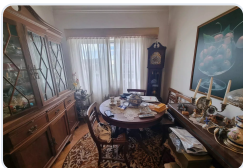

The generously-sized kitchen is equipped with AEG appliances, luxury furniture from the Italian factory Boffi, and high-quality finishes in floors, walls, ceilings, furniture, lighting and paintings. The living room is equally spacious, with premium finishes on doors, floors, ceilings, glass, wood, lighting and paint, providing a peaceful and relaxing environment to enjoy with friends and family.

The Sky Restelo condominium also has state-of-the-art home automation technology, including electrical, data, telephone, sound, alarm, heating and cooling systems, to ensure a comfortable and safe environment. In addition, the common areas, such as the bar, sauna, gym, changing rooms, rooftop and swimming pools, condo lounge and access spaces, are equipped with premium finishes and regularly maintained to ensure maximum safety and hygiene.

The location of the condominium is privileged, with panoramic views over the city and the River Tagus, and unique surroundings that include easy road access, schools, universities, parks, a leading hospital and large commercial areas.

Investing in this luxury apartment in Sky Restelo is an opportunity to enjoy maximum comfort, well-being and quality of life in the heart of the city, but away from its hustle and bustle.

Related Properties

Lisboa > Lisboa > São Domingos de Benfica

T1 apartment in São Domingos de Benfica, Lisbon

Ref: 87014700

€279.000