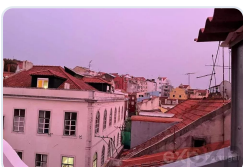

Lisboa > Lisboa > Lisboa

Apartment with 2 bedrooms in downtown Lisbon of Lisbon

Ref: 85507002

€340.000