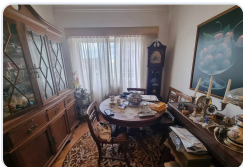

Sky Restelo also incorporates state-of-the-art home automation technology, including electrical, data, telephone, audio, alarm, heating and cooling systems, to ensure a comfortable and secure living experience. In addition, the common areas - bar, sauna, gym, spa, roof terrace, swimming pools, residents' lounge and access spaces - are finished to premium standards and regularly maintained to guarantee maximum safety and hygiene.

The building's location is exceptional, offering panoramic views of the city and the Tagus River, with easy road access, schools, universities, parks, a leading hospital and extensive commercial premises nearby. Investing in this luxury apartment at Sky Restelo presents an opportunity to enjoy unparalleled convenience, well-being and quality of life in the heart of the city, yet away from its bustle.

Related Properties

Lisboa > Lisboa > São Domingos de Benfica

T1 apartment in São Domingos de Benfica, Lisbon

Ref: 87014700

€279.000