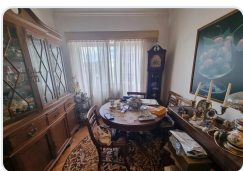

The generously-sized kitchen is equipped with AEG appliances, luxury furniture from the Italian factory Boffi, and high-quality finishes in floors, walls, ceilings, furniture, lighting and paintings.

The living room is equally spacious, with premium finishes on doors, floors, ceilings, glass, wood, lighting and paint, providing a peaceful and relaxing environment to enjoy with friends and family.

The Sky Restelo condominium also has state-of-the-art home automation technology, including electrical, data, telephone, sound, alarm, heating and cooling systems, to ensure a comfortable and safe environment.

In addition, the common areas, such as the bar, sauna, gym, changing rooms, rooftop and swimming pools, condo lounge and access spaces, are equipped with premium finishes and regularly maintained to ensure maximum safety and hygiene.

The location of the condominium is privileged, with panoramic views over the city and the River Tagus, and unique surroundings that include easy road access, schools, universities, parks, a leading hospital and large commercial areas.

Investing in this luxury apartment in Sky Restelo is an opportunity to enjoy maximum comfort, well-being and quality of life in the heart of the city, but away from its hustle and bustle.

Related Properties

Lisboa > Lisboa > São Domingos de Benfica

T1 apartment in São Domingos de Benfica, Lisbon

Ref: 87014700

€279.000